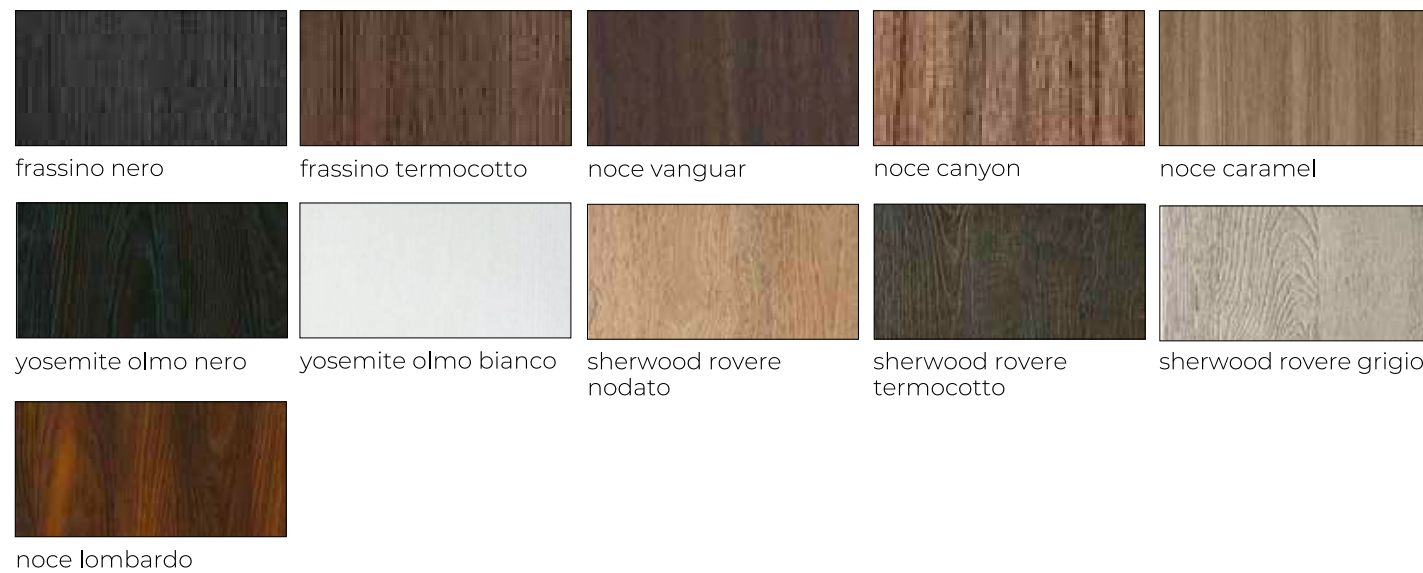

Melamine Wood Effect