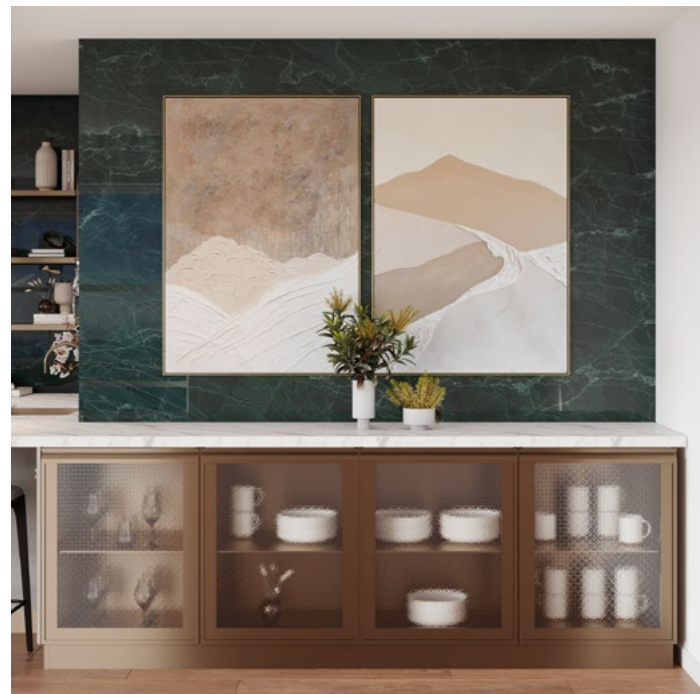

| Hue

Featuring distinctive metal details, open units, and a captivating concrete effect, this kitchen defies the ordinary. Complemented by sleek leather chairs that harmonize with the concrete and black accents, it transcends the conventional, offering a bold and unique culinary environment that redefines expectations.

Brezza

Enjoy your breakfast with a breathtaking view as the earthy elements seamlessly blend with the luxurious touch of white marble, creating an inviting and stylish culinary space.

| Aura

A seamless blend of functionality and design sharing the same finish. Ideal for small spaces and smartly crafted for small apartments, this innovative solution features metal shelving details for a contemporary touch.