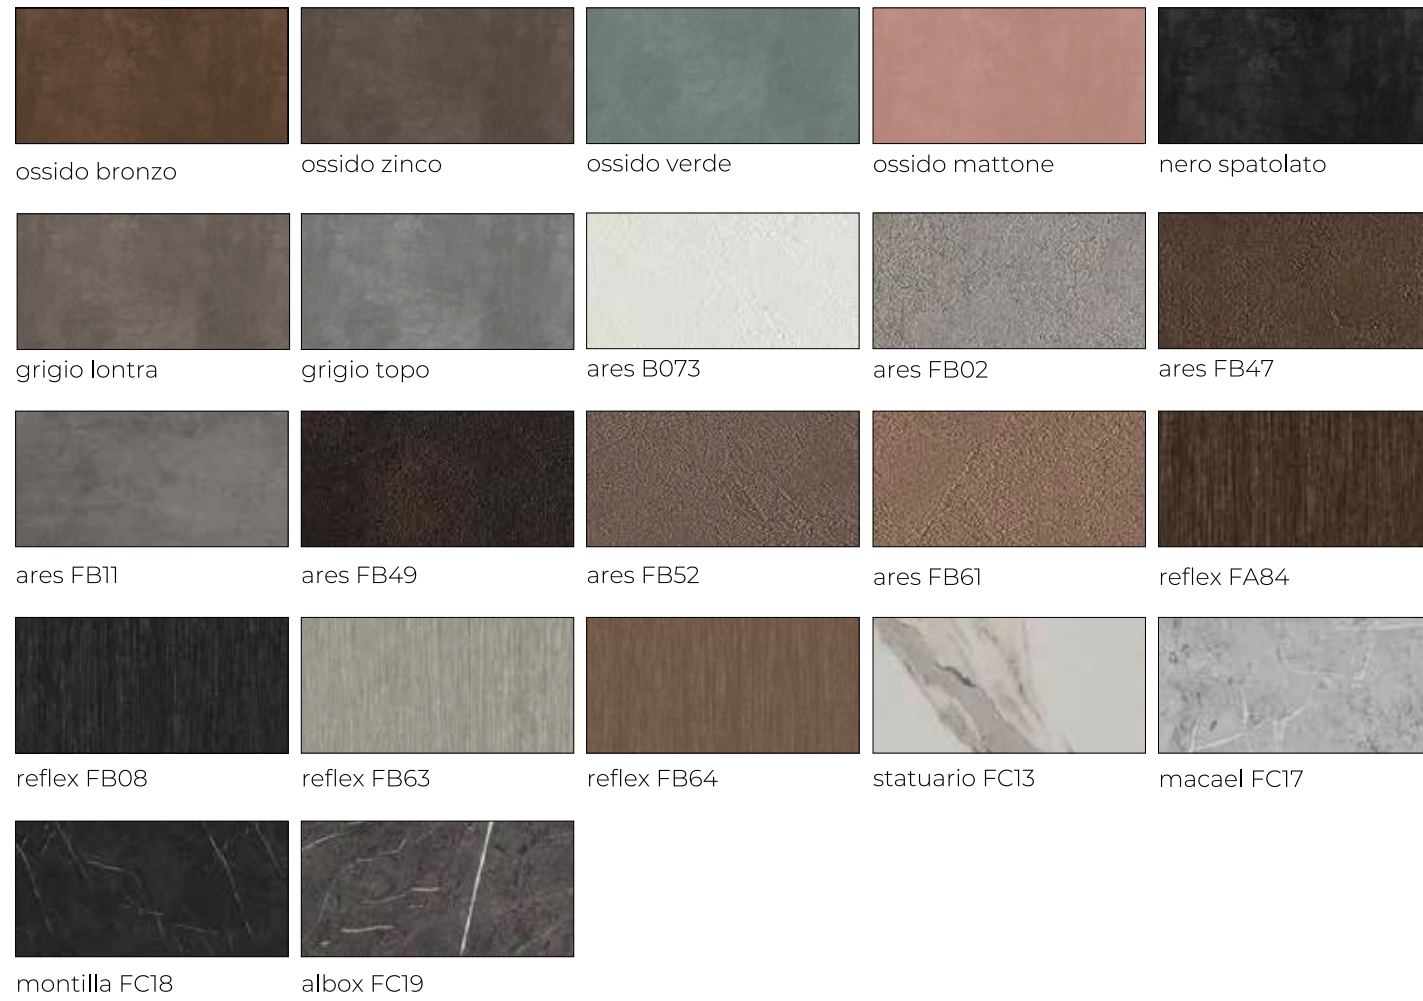

MATERIALS & FINISHES

Melamine Texture