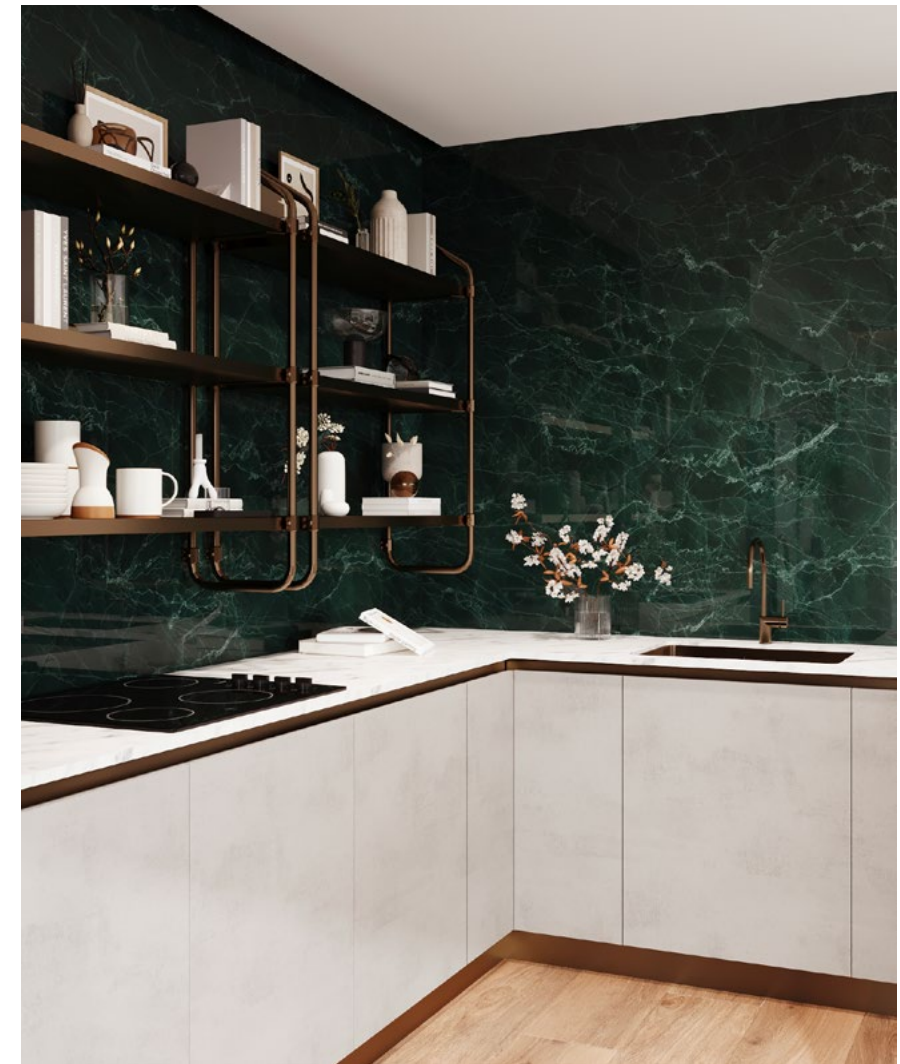

| Aura

A seamless blend of functionality and design sharing the same finish. Ideal for small spaces and smartly crafted for small apartments, this innovative solution features metal shelving details for a contemporary touch.